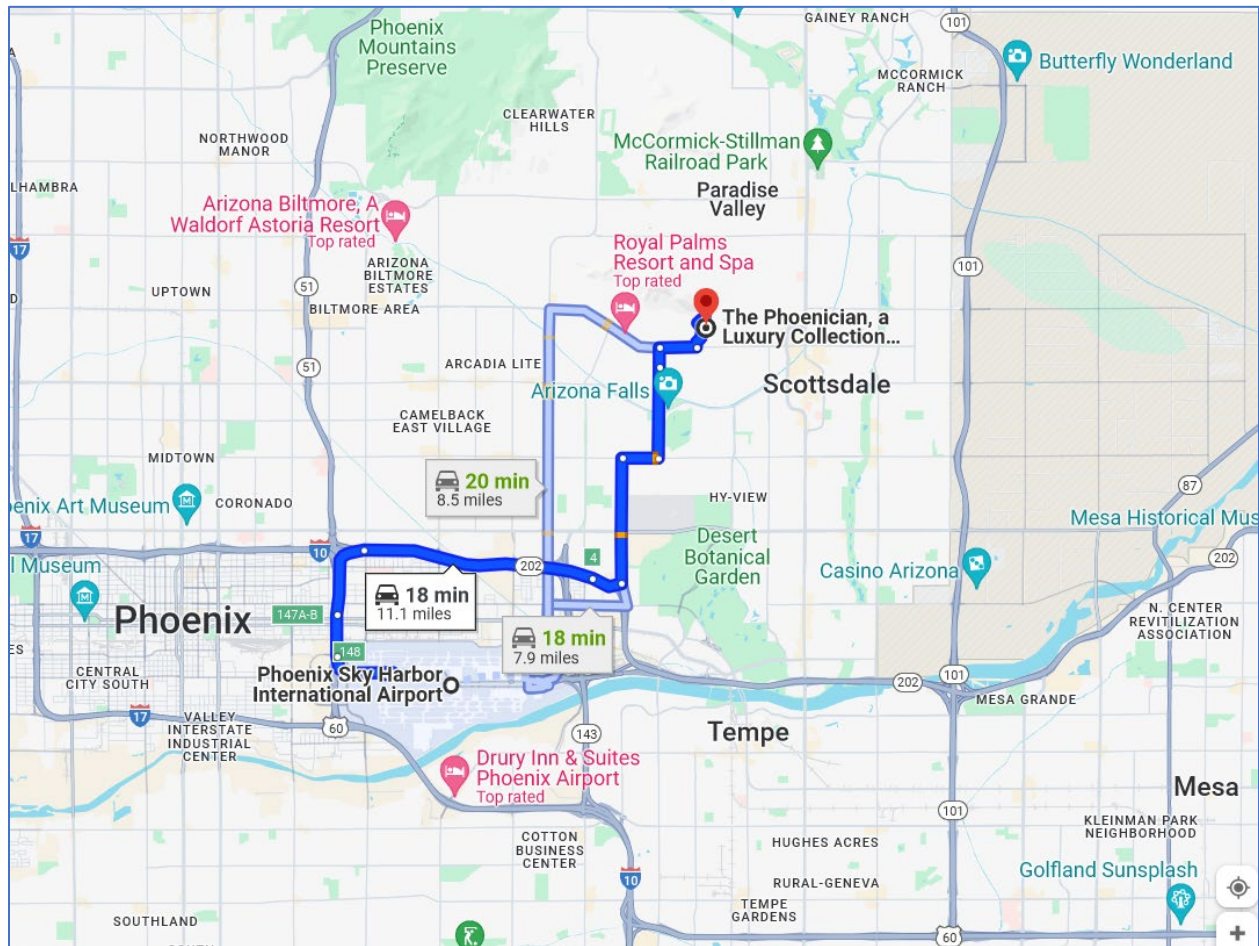

Directions from Phoenix International Sky Harbor Airport to the Phoenician Resort & Spa.

[Click the Link for Google Maps](#)

	via AZ-202 Best route now due to traffic conditions Details	18 min 11.1 miles
	via N 52nd St	18 min 7.9 miles
	via S 44th St and E Camelback Rd	20 min 8.5 miles

18 min (11.1 miles)

via AZ-202

Best route now due to traffic conditions

Phoenix Sky Harbor International Airport

3400 Sky Hbr Blvd, Phoenix, AZ 85034

- Take Exit 147A-B, AZ-202 and N 52nd St to N 56th St

12 min (8.6 mi) _____

- Follow N 56th St to E Camelback Rd

4 min (1.5 mi) _____

- ↪ Turn right onto E Camelback Rd

51 sec (0.5 mi) _____

- Drive to N Phoenician Blvd

2 min (0.5 mi) _____

The Phoenician, a Luxury Collection Resort,

Scottsdale

6000 E Camelback Rd, Scottsdale, AZ 85251